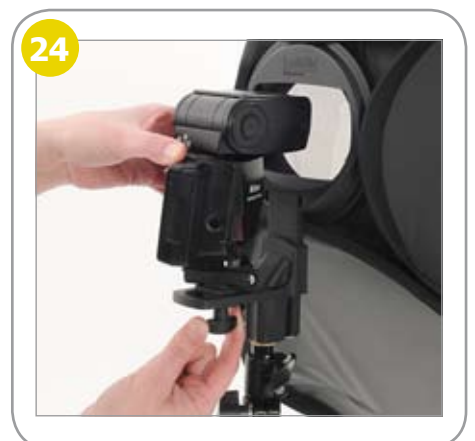

Setting up the Ezybox Hotshoe

Setting up the Joe McNally Ezybox Hotshoe

Changing the optional shoe mount for Quantum and Metz

25

Quantum

26

27

28